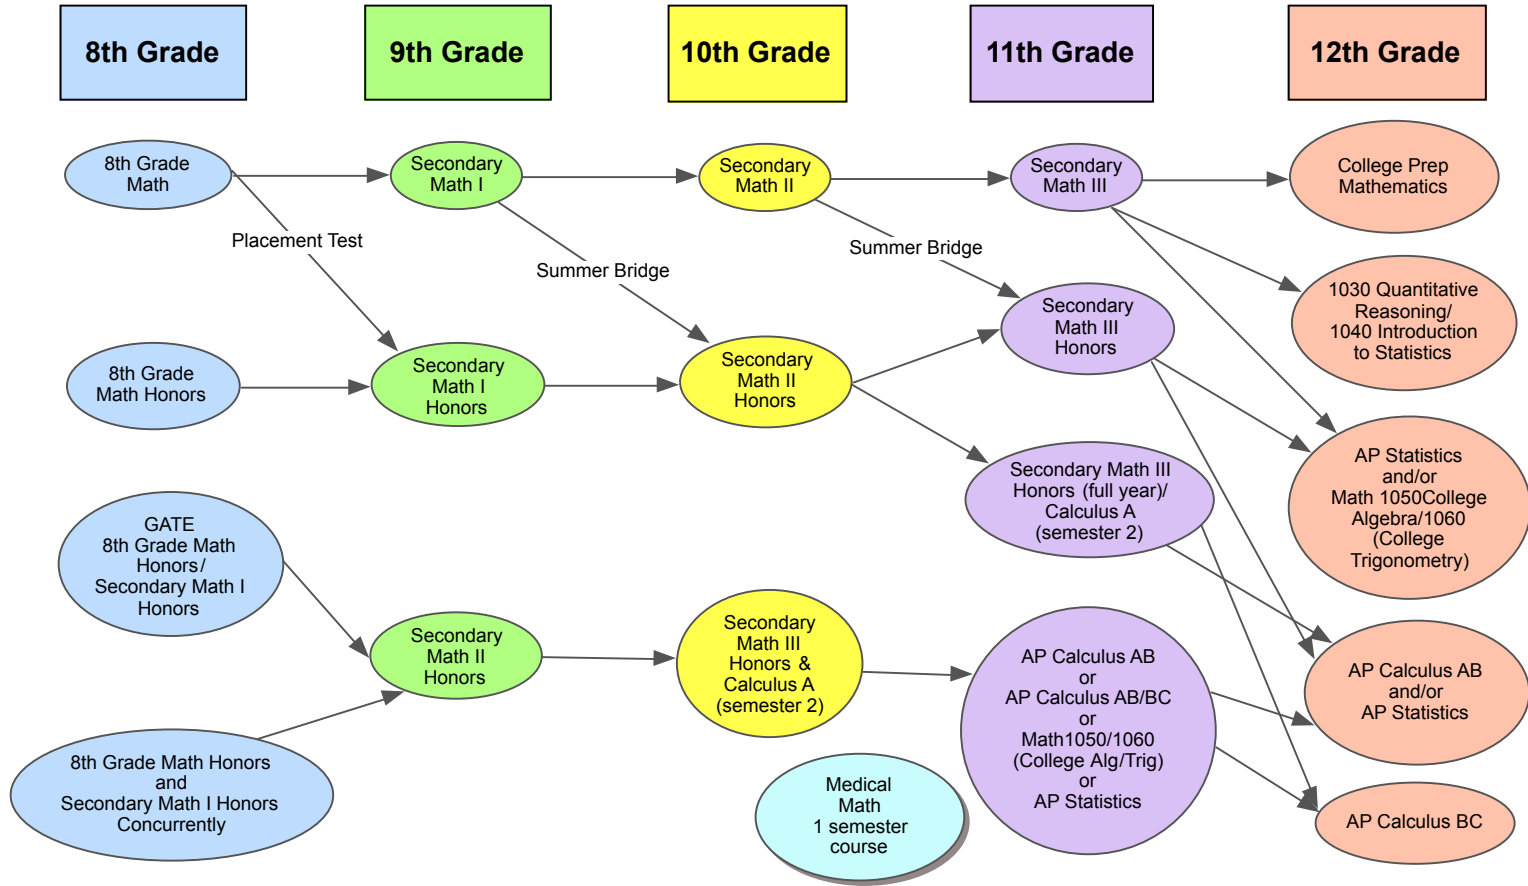

Park City School District Math Pathways 2017-2018

*Students not demonstrating math proficiency (by grades and assessment scores) will be dropped from an elective course offering and enrolled in a supplemental math course.