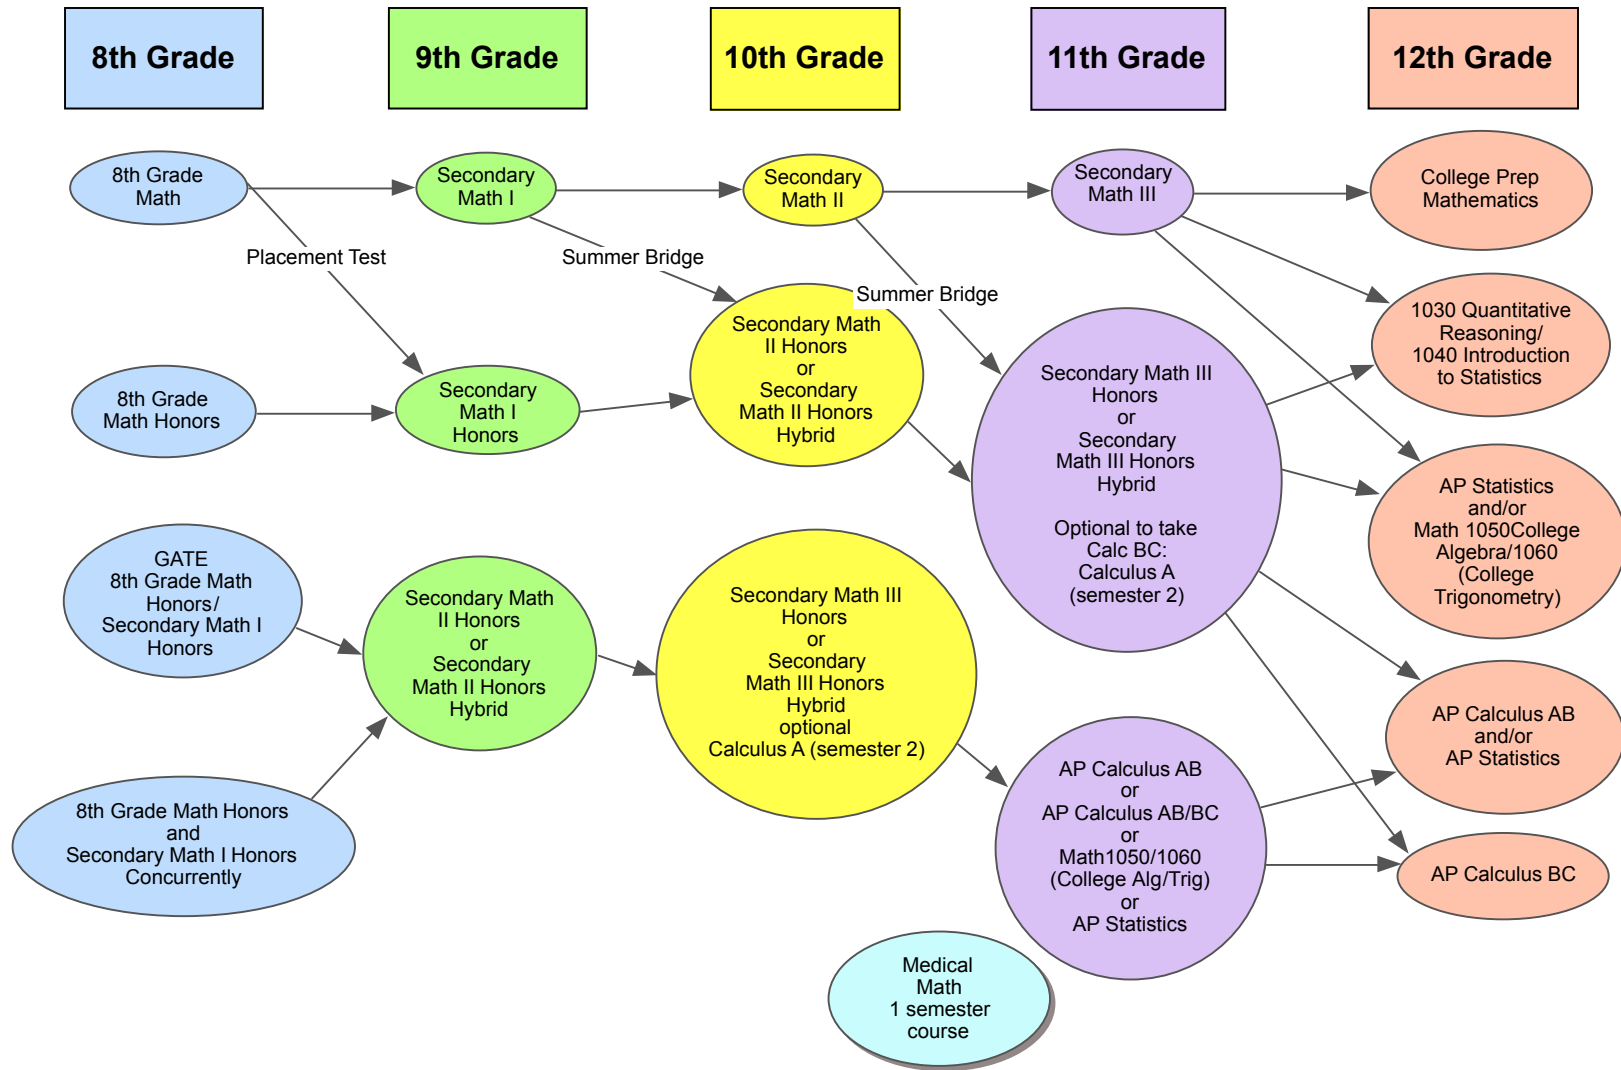

Park City School District Math Pathways 2018-2019

*Students not demonstrating math proficiency (by grades and assessment scores) will be dropped from an elective course offering and enrolled in a supplemental math course.