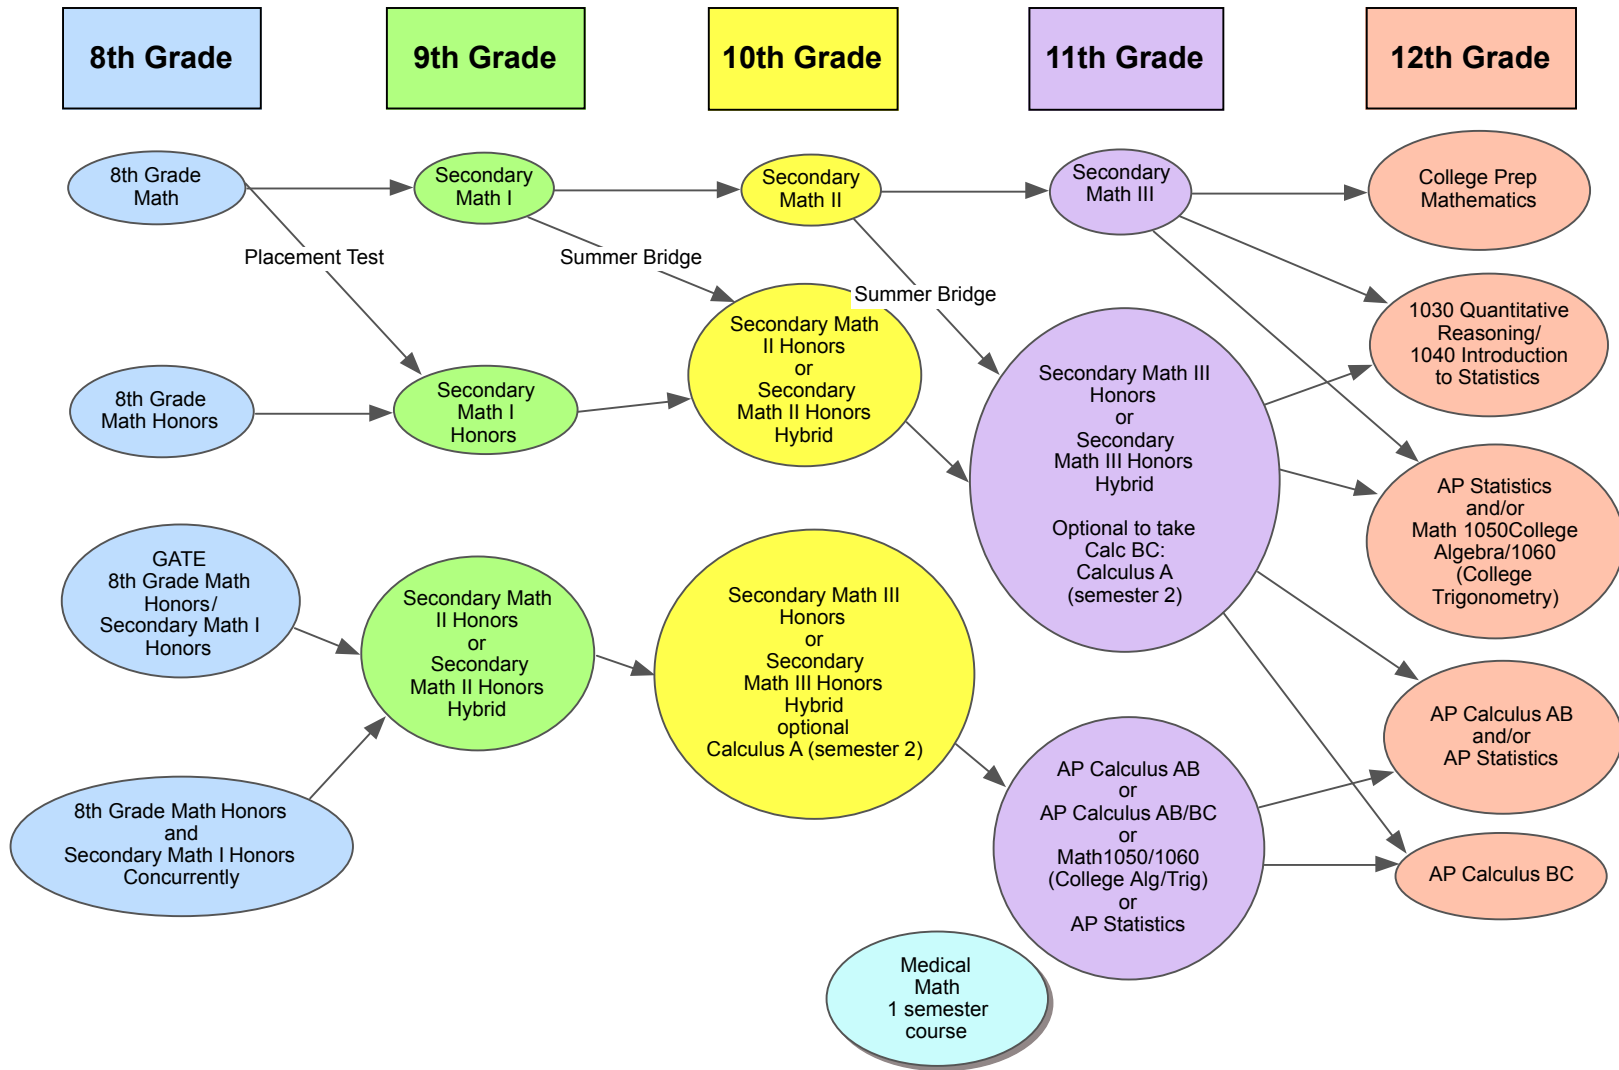

Park City School District Math Pathways 2018-2019

*Students not demonstrating math proficiency (by grades and assessment scores) will be dropped from an elective course offering and enrolled in a supplemental math course.