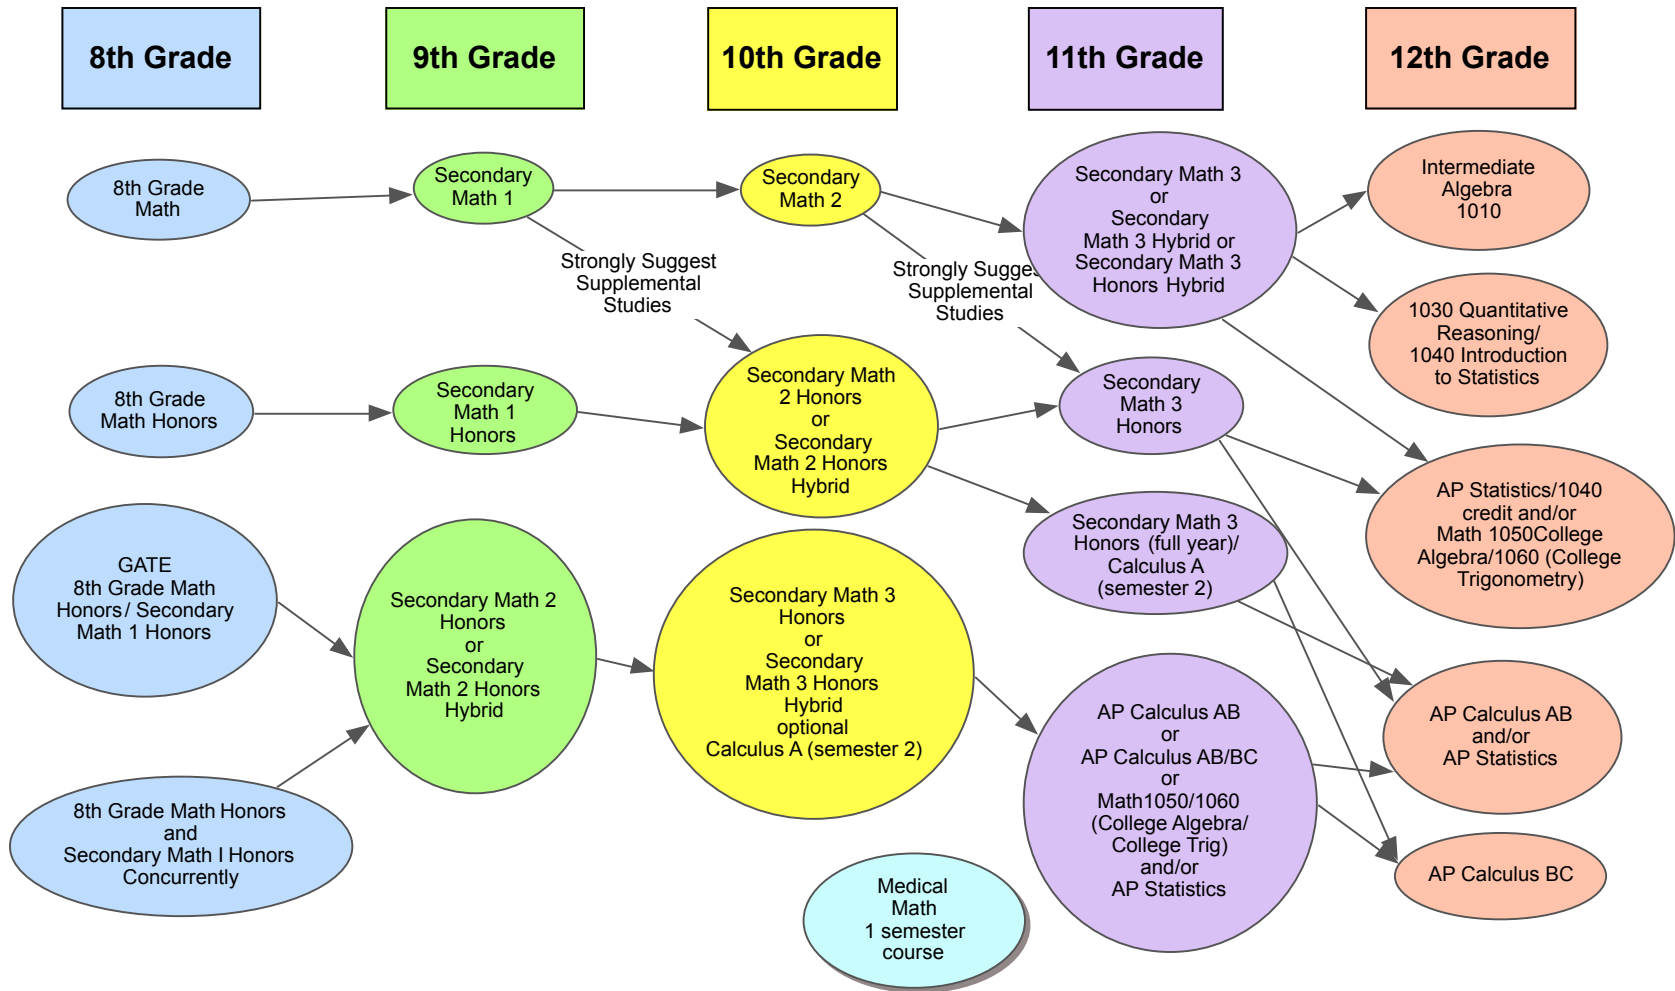

Park City School District Math Pathways 2021-2022

*Students not demonstrating math proficiency (by grades and assessment scores) will be dropped from an elective course offering and enrolled in a supplemental math course.